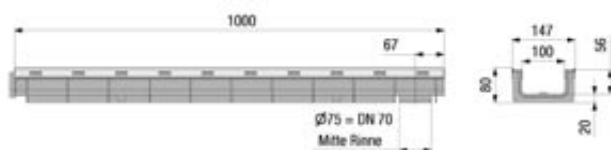

## RECYFIX® PLUS 100 - Combi article, class B 125

Type 60 with wedge wire grating, stainless steel

Type 010 with wedge wire grating, stainless steel

	Length mm	Width mm	Height mm	Drainage cross- sect. cm <sup>2</sup>	Intake cross- sect. cm <sup>2</sup> /m	Weight kg	Article No. galvanised	Article No. stainless steel
Type 60 with wedge wire grating, stainless steel*	1000	147	60	25	161	3,9	-	H2100060SS
Type 80 with wedge wire grating, stainless steel*	1000	147	80	45	161	4,1	-	H2100080SS
Type 01 with wedge wire grating, stainless steel*	1000	160	135	92	161	5,5	-	H210001SS
Type 010 with wedge wire grating, stainless steel*	1000	160	185	142	161	6,4	-	H2100010SS

\* Available also in nominal sizes 150, 200 and 300