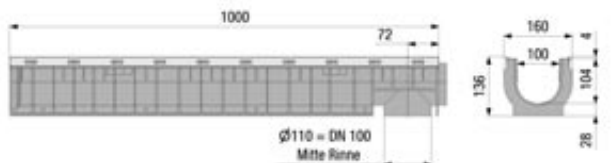

## RECYFIX® PLUS 100 - Combi article, class B 125

Type 60 with wedge wire grating, stainless steel

Type 010 with wedge wire grating, stainless steel

	Length mm	Width mm	Height mm	Drainage cross- sect. cm <sup>2</sup>	Intake cross- sect. cm <sup>2</sup> /m	Weight kg	Article No. galvanised	Article No. stainless steel
Type 60 with wedge wire grating, stainless steel*	1000	147	60	25	161	3,9	-	H2100060SS
Type 80 with wedge wire grating, stainless steel*	1000	147	80	45	161	4,1	-	H2100080SS
Type 01 with wedge wire grating, stainless steel*	1000	160	135	92	161	5,5	-	H210001SS
Type 010 with wedge wire grating, stainless steel*	1000	160	185	142	161	6,4	-	H2100010SS

\* Available also in nominal sizes 150, 200 and 300