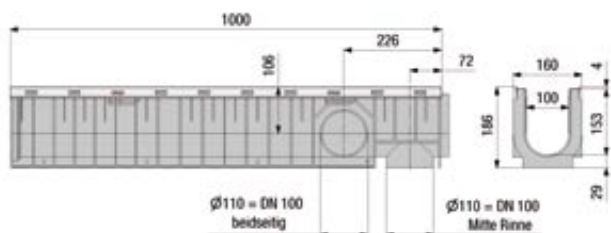

## RECYFIX® PLUS 100 - Combi article, class B 125

Type 60 with wedge wire grating, stainless steel

Type 010 with wedge wire grating, stainless steel

	Length mm	Width mm	Height mm	Drainage cross- sect. cm <sup>2</sup>	Intake cross- sect. cm <sup>2</sup> /m	Weight kg	Article No. galvanised	Article No. stainless steel
Type 60 with wedge wire grating, stainless steel*	1000	147	60	25	161	3,9	-	H2100060SS
Type 80 with wedge wire grating, stainless steel*	1000	147	80	45	161	4,1	-	H2100080SS
Type 01 with wedge wire grating, stainless steel*	1000	160	135	92	161	5,5	-	H210001SS
Type 010 with wedge wire grating, stainless steel*	1000	160	185	142	161	6,4	-	H2100010SS

\* Available also in nominal sizes 150, 200 and 300