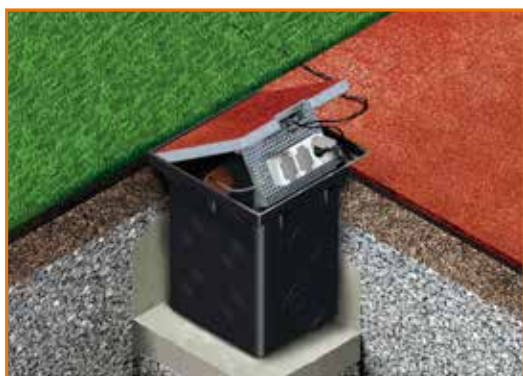

SPORTFIX® Distribution shaft PE

NEW

Distribution pits made of PE for electrical cables.
For major sports or concert venues with a lot of news transmission.

SPORTFIX Type E distribution shaft PE

- easy handling on site due to low weight
- openings can be opened easy and quick
- efficient installation
- durable material
- grating is made from galvanised tread plate, can support the weight of a vehicle