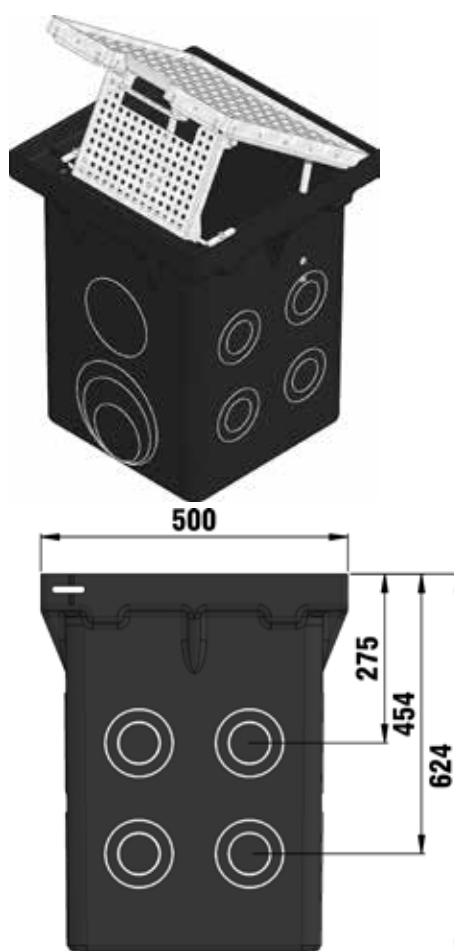

SPORTFIX® Distribution shaft PE

NEW

Distribution pits made of PE for electrical cables.
For major sports or concert venues with a lot of news transmission.

SPORTFIX Type E distribution shaft PE

- easy handling on site due to low weight
- openings can be opened easy and quick
- efficient installation
- durable material
- grating is made from galvanised tread plate, can support the weight of a vehicle

Type	Length mm	Width mm	Height mm	Weight kg	Product code
Distribution shaft PE	500	500	620	37,5	7403