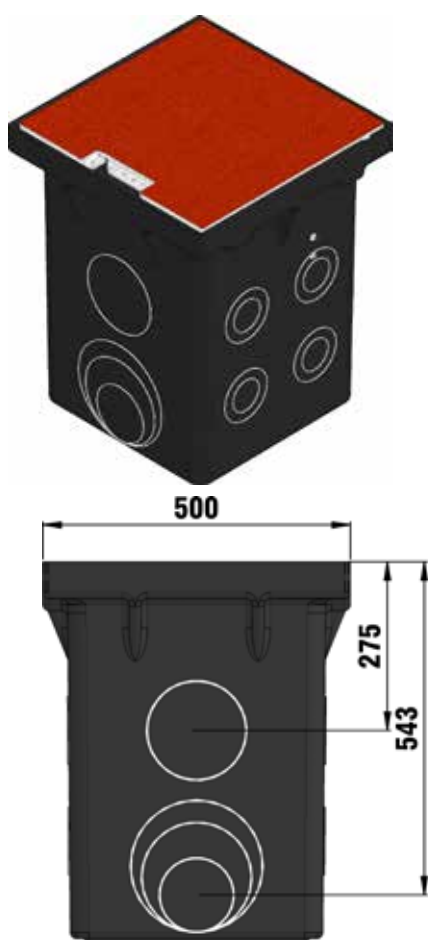

SPORTFIX® Distribution shaft PE

NEW

Distribution pits made of PE for electrical cables.
For major sports or concert venues with a lot of news transmission.

SPORTFIX Type E distribution shaft PE

- easy handling on site due to low weight
- openings can be opened easy and quick
- efficient installation
- durable material
- grating is made from galvanised tread plate, can support the weight of a vehicle

Type	Length mm	Width mm	Height mm	Weight kg	Product code
Distribution shaft PE	500	500	620	37,5	7403