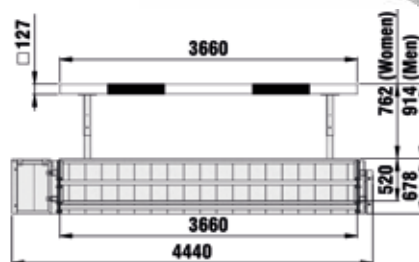

## At a glance

- ✓ prefabricated wall panels made of aluminium double hollow profiles
- ✓ additional shaft for water fittings
- ✓ including hurdles

Type	Length mm	Width mm	Height mm	Weight kg	Item- no.
SPORTFIX Water jump aluminium	3850	4440	678	271,8	7150
Cover with underframe for water jump	3656	3417	-	319	7152