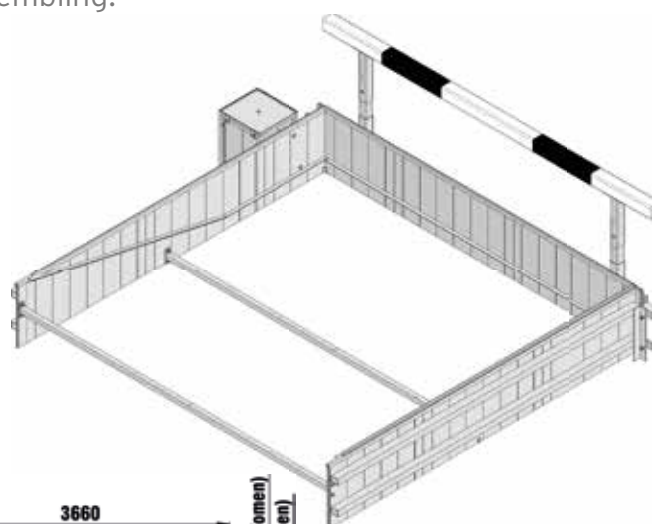

# SPORTFIX® Water jump Aluminium

**Water jump for steeplechases in accordance with IAAF requirements.**  
Modular construction for quick and easy assembling.

## At a glance

- ✓ prefabricated wall panels made of aluminium double hollow profiles
- ✓ additional shaft for water fittings
- ✓ including hurdles

Type	Length mm	Width mm	Height mm	Weight kg	Item- no.
SPORTFIX Water jump aluminium	3850	4440	678	271,8	7150
Cover with underframe for water jump	3656	3417	-	319	7152