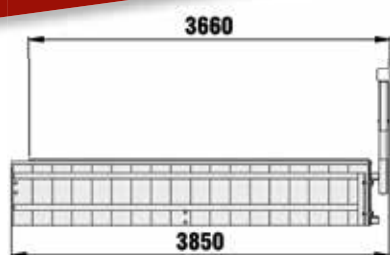

## At a glance

- ✓ prefabricated wall panels made of aluminium double hollow profiles
- ✓ additional shaft for water fittings
- ✓ including hurdles

Type	Length mm	Width mm	Height mm	Weight kg	Item- no.
SPORTFIX Water jump aluminium	3850	4440	678	271,8	7150
Cover with underframe for water jump	3656	3417	-	319	7152