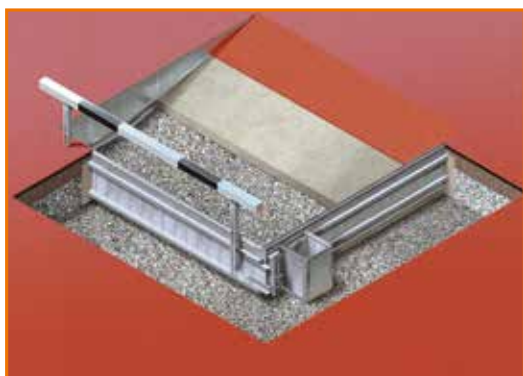

# SPORTFIX® Water jump Aluminium

**Water jump for steeplechases in accordance with IAAF requirements.**  
Modular construction for quick and easy assembling.

## At a glance

- ✓ prefabricated wall panels made of aluminium double hollow profiles
- ✓ additional shaft for water fittings
- ✓ including hurdles

Type	Length mm	Width mm	Height mm	Weight kg	Item- no.
SPORTFIX Water jump aluminium	3850	4440	678	271,8	7150
Cover with underframe for water jump	3656	3417	-	319	7152